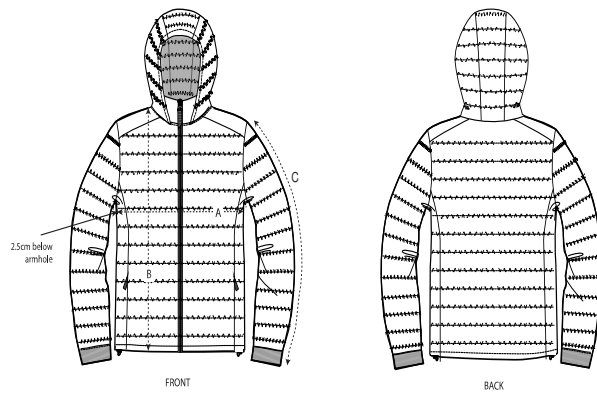

Whites

Colors

Guide des tailles

Sizes		S	M	L	XL	XXL	3XL
A	Half Chest	55.5	58	61.5	65	68.5	72
B	Body Length	68	70	73	75	77	79
C	Sleeve Length	67.5	69	70.5	72	73.5	73.5

Emballage

Sizes	S	M	L	XL	XXL	3XL
Pieces/bag	5	5	5	5	5	5
Pieces/box	10	10	10	10	10	10